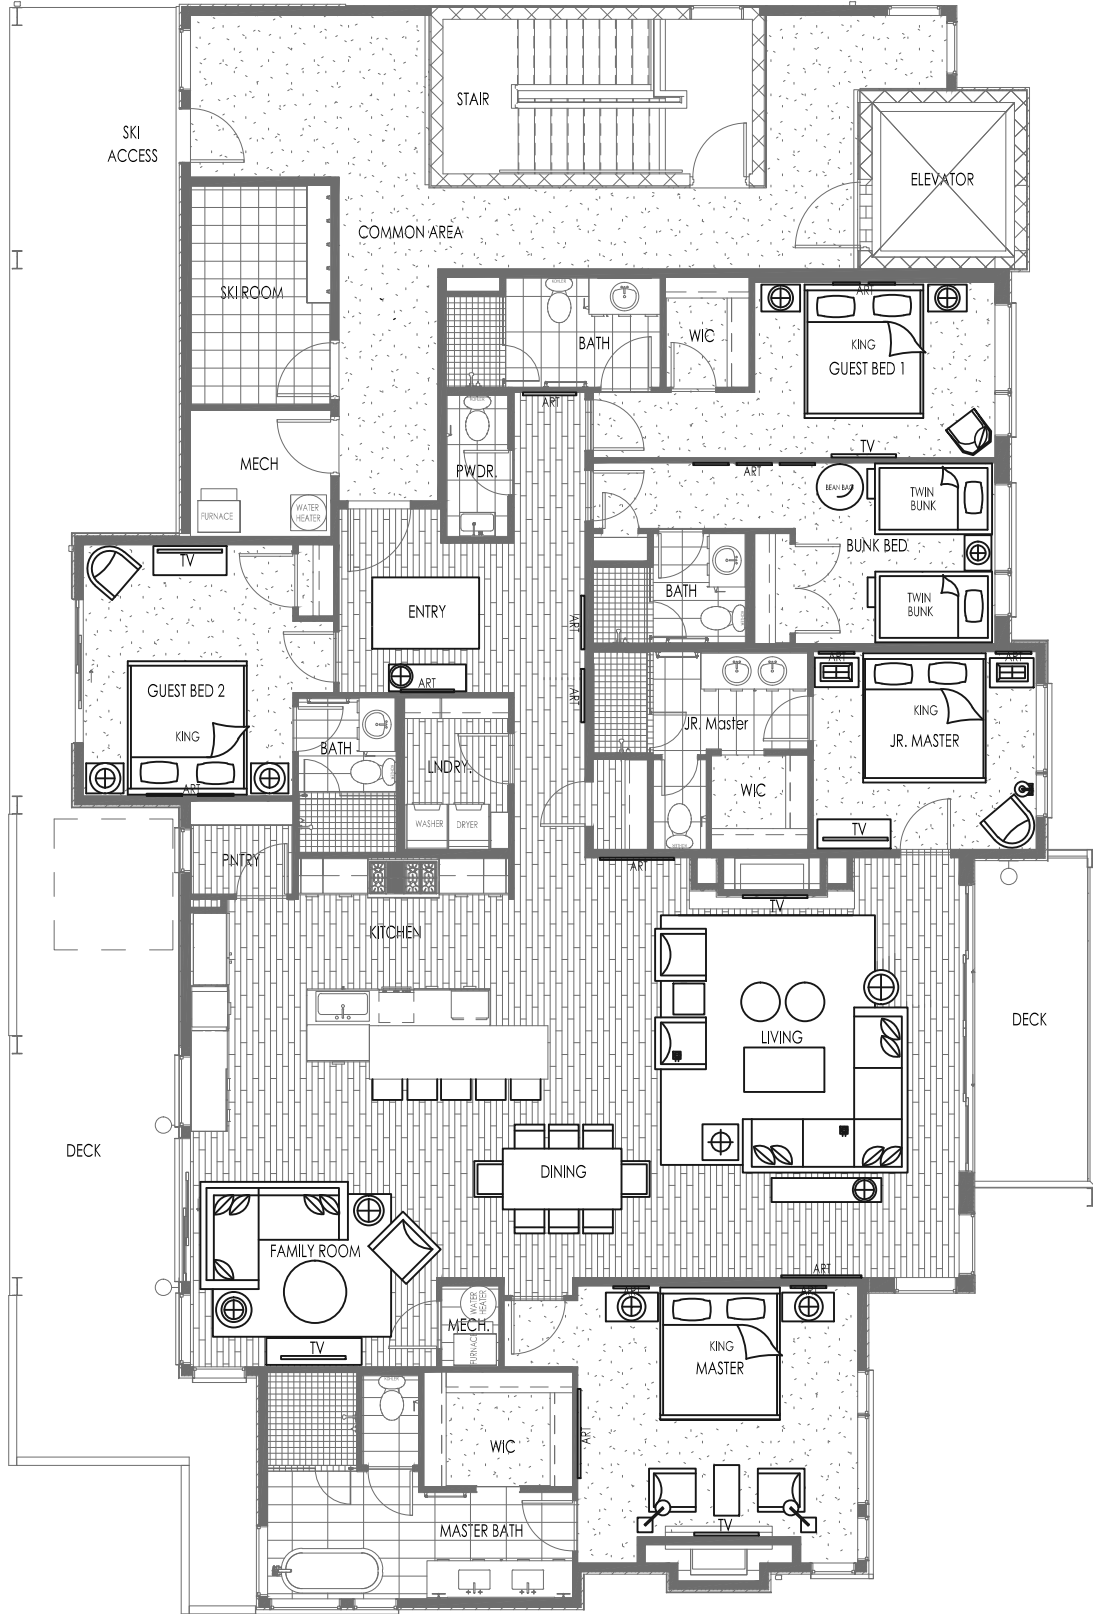

INTERIOR DESIGN LTD

DESIGNING SPACE FOR LIFE

FRESH POWDER
Entry

FRESH POWDER
Entry

Console
52L x 18W x 30H

FRESH POWDER
Entry

Console Table Lamp
18"x 18" x 28"H

FRESH POWDER
Entry

Artwork Above Console
36W x 42H

FRESH POWDER
Entry

Rug
4' X 6'

FRESH POWDER
Living Room Option 1

FRESH POWDER

Living Room Option 2

Sectional - Option 1
122"W x 122"L x 43"D x 34"H

Sectional Fabric

Sectional Pillow Fabric
Option 1

Sectional - Option 2
122"W x 122"L x 43"D x 34"H

Sectional Fabric

Sectional Pillow Fabric
Option 2

FRESH POWDER
Living Room - Option 1

Side Chairs
35W x 24.25D

Chair Fabric

Chair Pillow Fabric
Option 1

Sofa Table
74L x 16W x 29H

FRESH POWDER
Living Room

Sofa Table Lamp
16"Dia x 30"H

FRESH POWDER
Living Room

Side Table Between Chairs
21.5W x 24.25H

FRESH POWDER
Living Room

Floor Lamp Behind Two Chairs
3" base x 60H
24W Shade