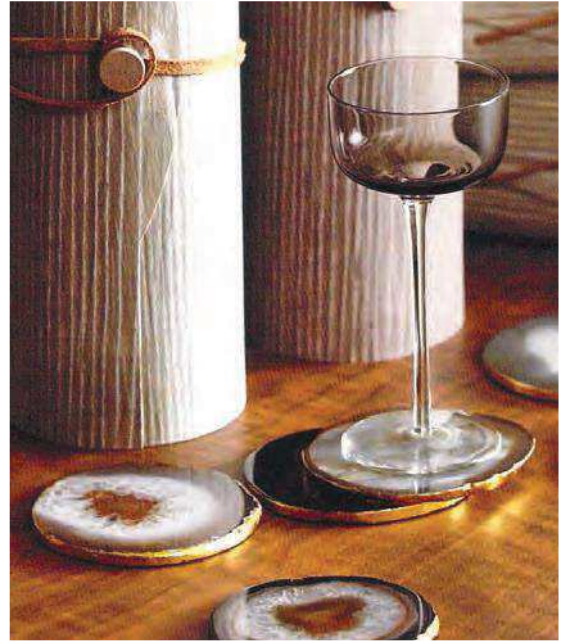

FRESH POWDER
Bunk Room Option

Blanket

Duvet

FRESH POWDER
Bunk Room Option

Artwork
26.5 x 20.5

Artwork
30 x 30

FRESH POWDER
Accessories

FRESH POWDER
Accessories