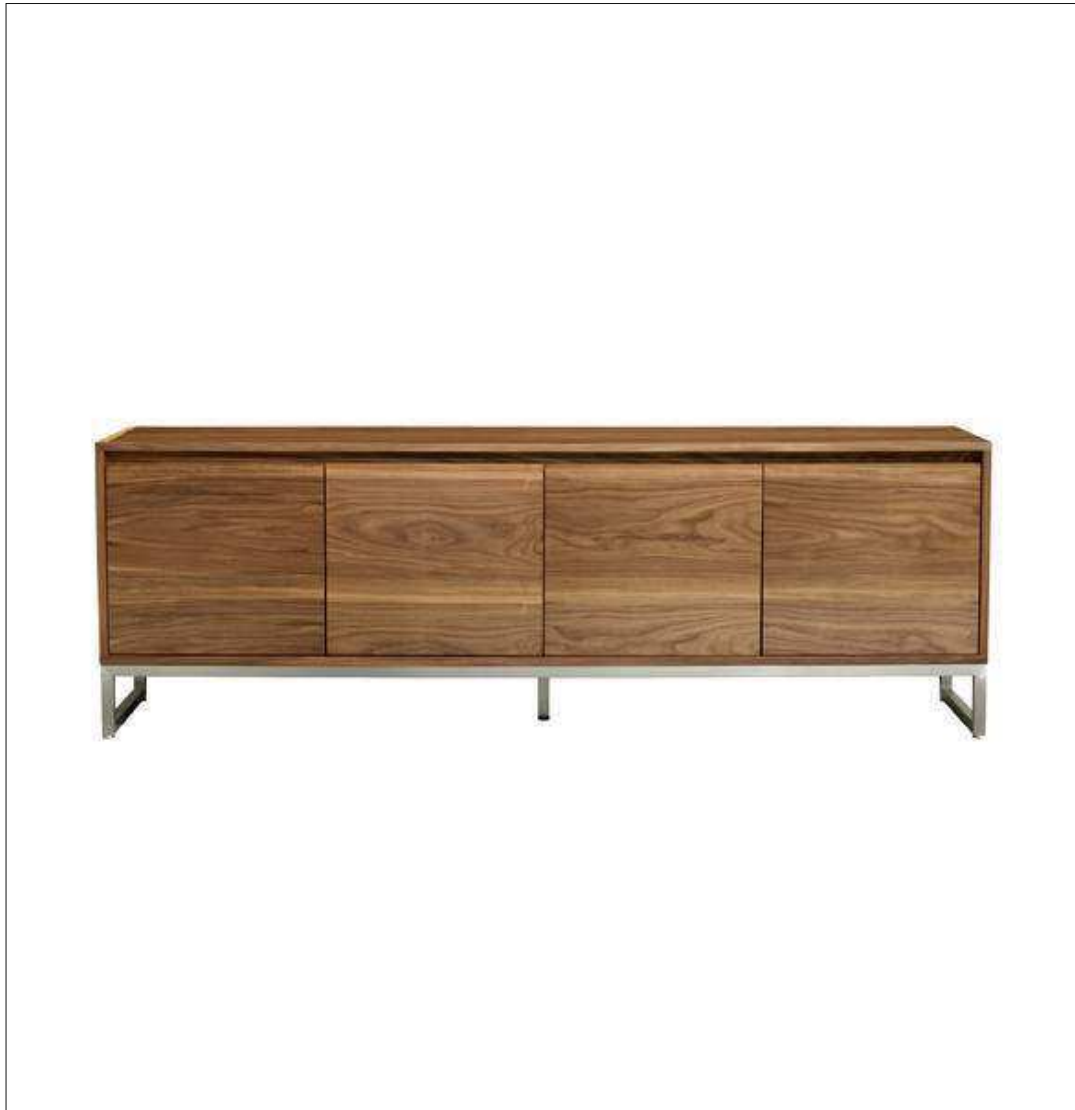

FRESH POWDER
Dining Room

Credenza
72"W x 18"D x 24"H