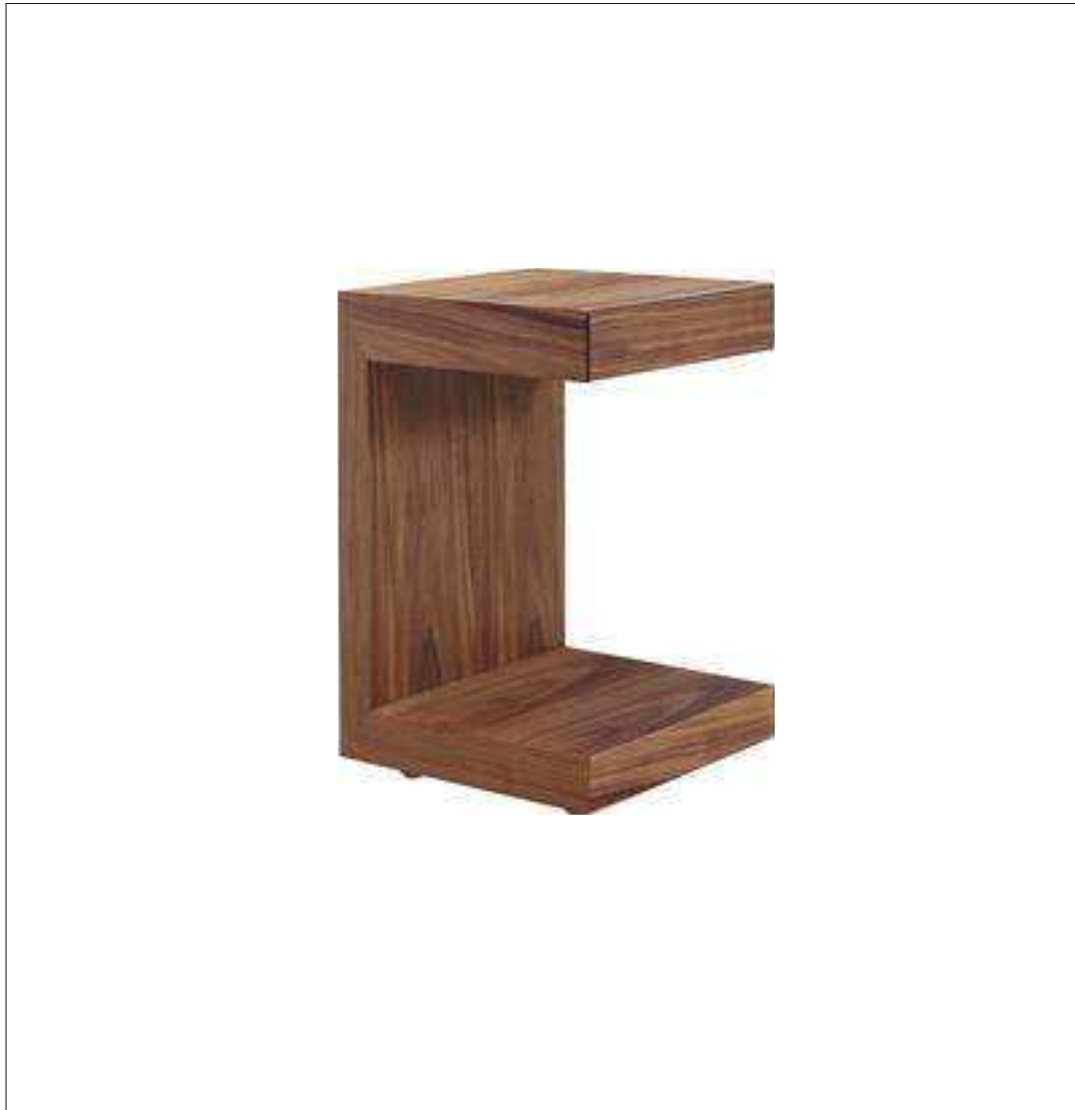

Sofa
83W x 35D x 24AH

Sofa Fabric

Pillow

FRESH POWDER
Family Room

Side Chair
37W x 36D x 34H

Chair Fabric

FRESH POWDER
Family Room

End Table (2)
15W x 15D x 24H

FRESH POWDER
Family Room

Floor Lamp (2)
18W x 48H

FRESH POWDER
Family Room

Side Table
27W x 21L x 23H

FRESH POWDER
Family Room

Table Lamp
17" Dia x 31"H

FRESH POWDER
Family Room

Coffee Table
42" Dia x 17"H