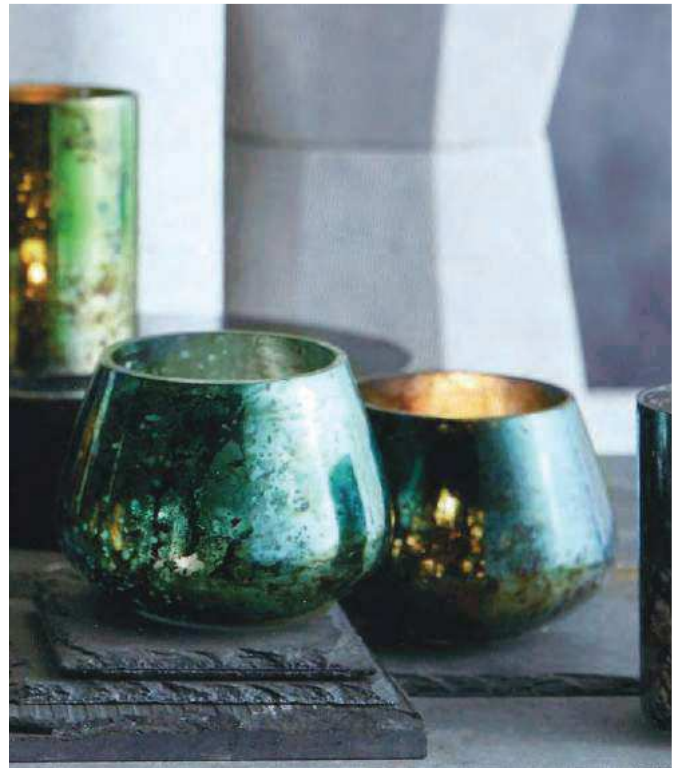

FRESH POWDER
Bunk Room Option

Blanket

Duvet

FRESH POWDER
Bunk Room Option

Artwork
26.5 x 20.5

Artwork
30 x 30

FRESH POWDER
Accessories

FRESH POWDER
Accessories