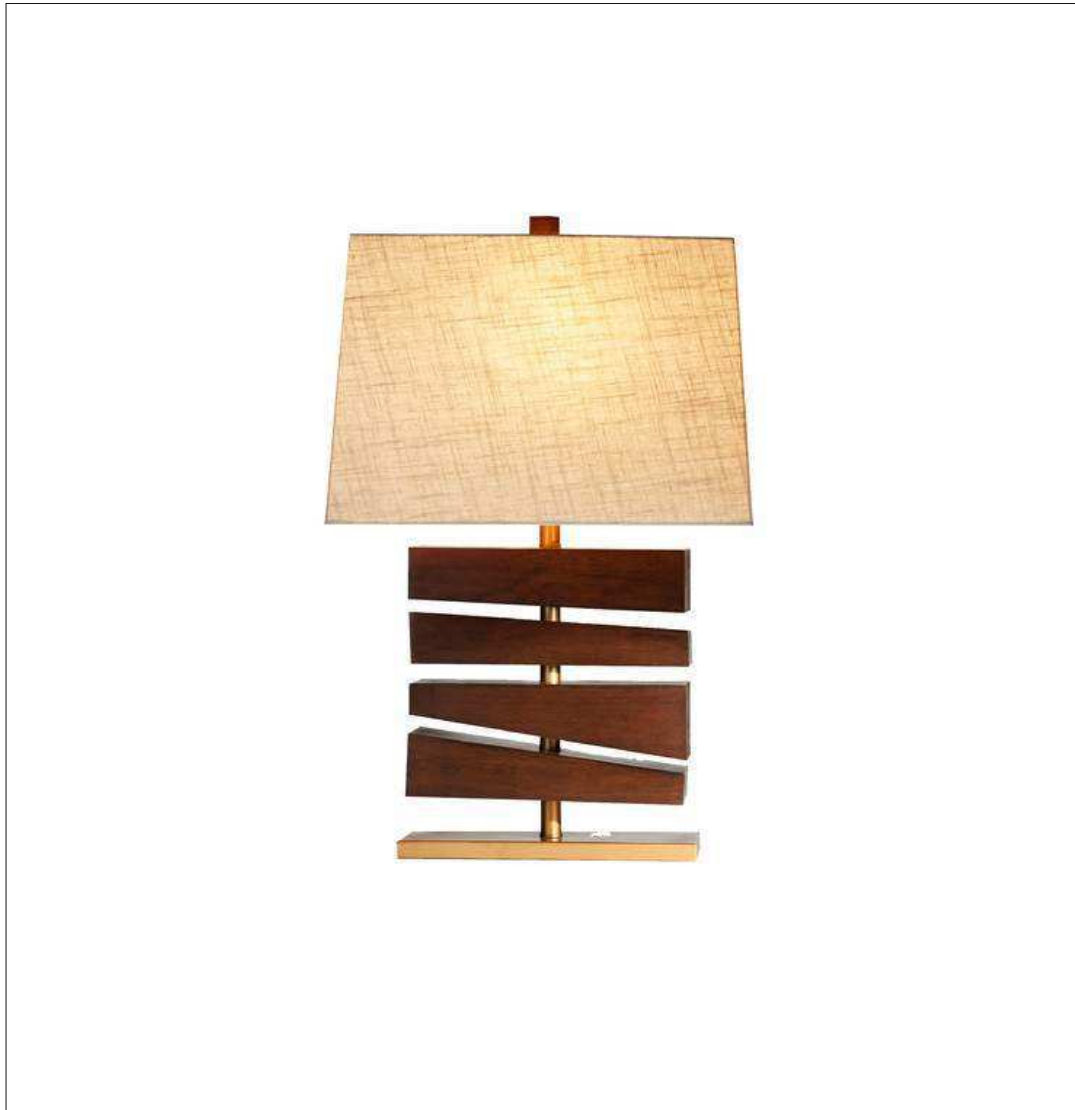

FRESH POWDER
Dining Room

Credenza Lamp
18"W x 19.5"D x 30"H