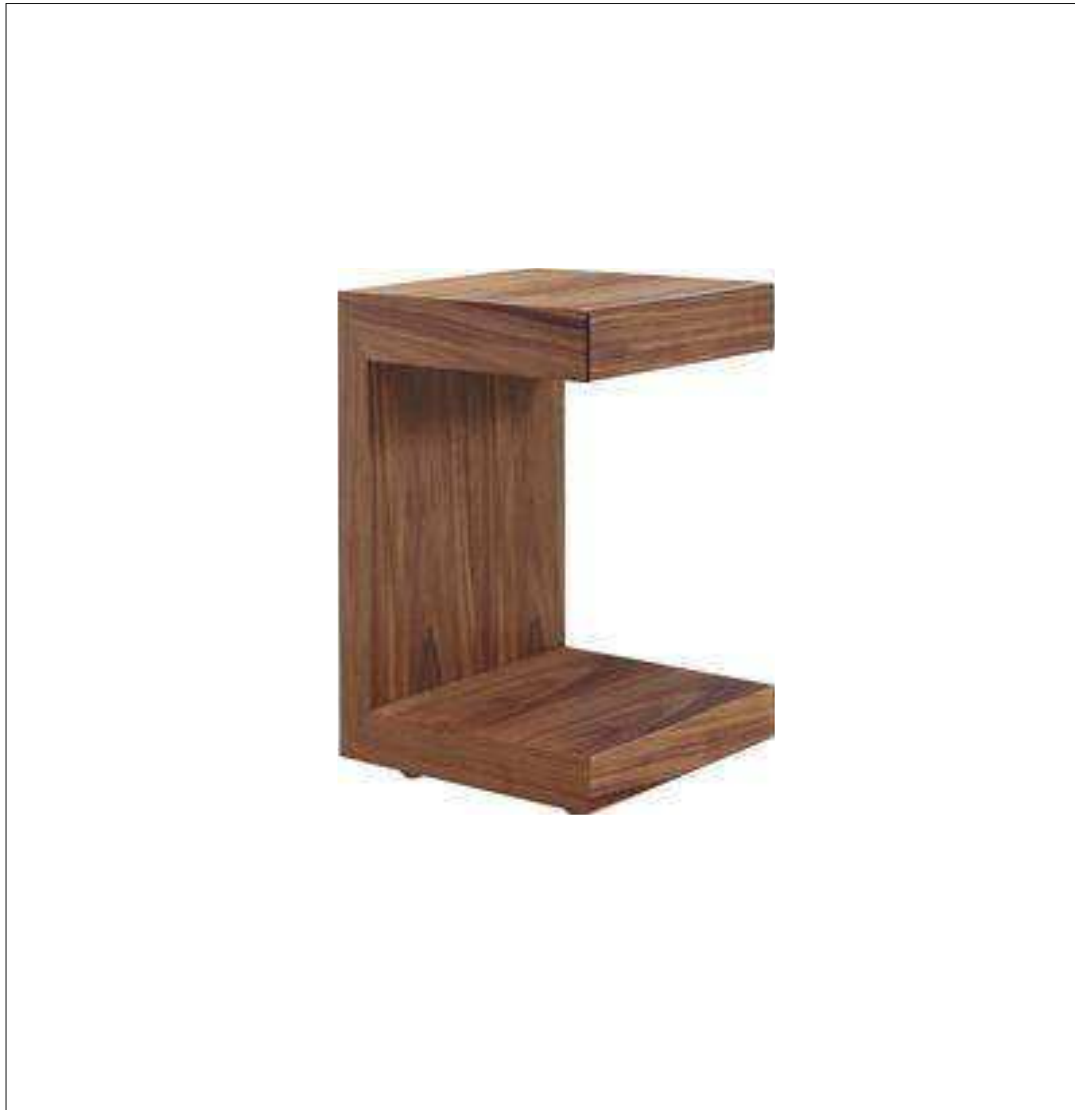

Credenza  
64"W x 18"D x 32"H

BLACK DIAMOND  
Dining Room

Credenza Lamp  
18"W x 10"D x 29"H

BLACK DIAMOND  
Dining Room

Artwork  
35W x 35H

BLACK DIAMOND  
Family

BLACK DIAMOND  
Family Room

Sofa  
83W x 35D x 24AH

Sofa Fabric

Pillow Fabric

BLACK DIAMOND  
Family Room

End Table (2)  
15W x 15D x 24H

BLACK DIAMOND  
Family Room

Floor Lamp (2)  
18W x 48H

BLACK DIAMOND  
Family Room

**Side Chair**  
37W x 36D x 34H