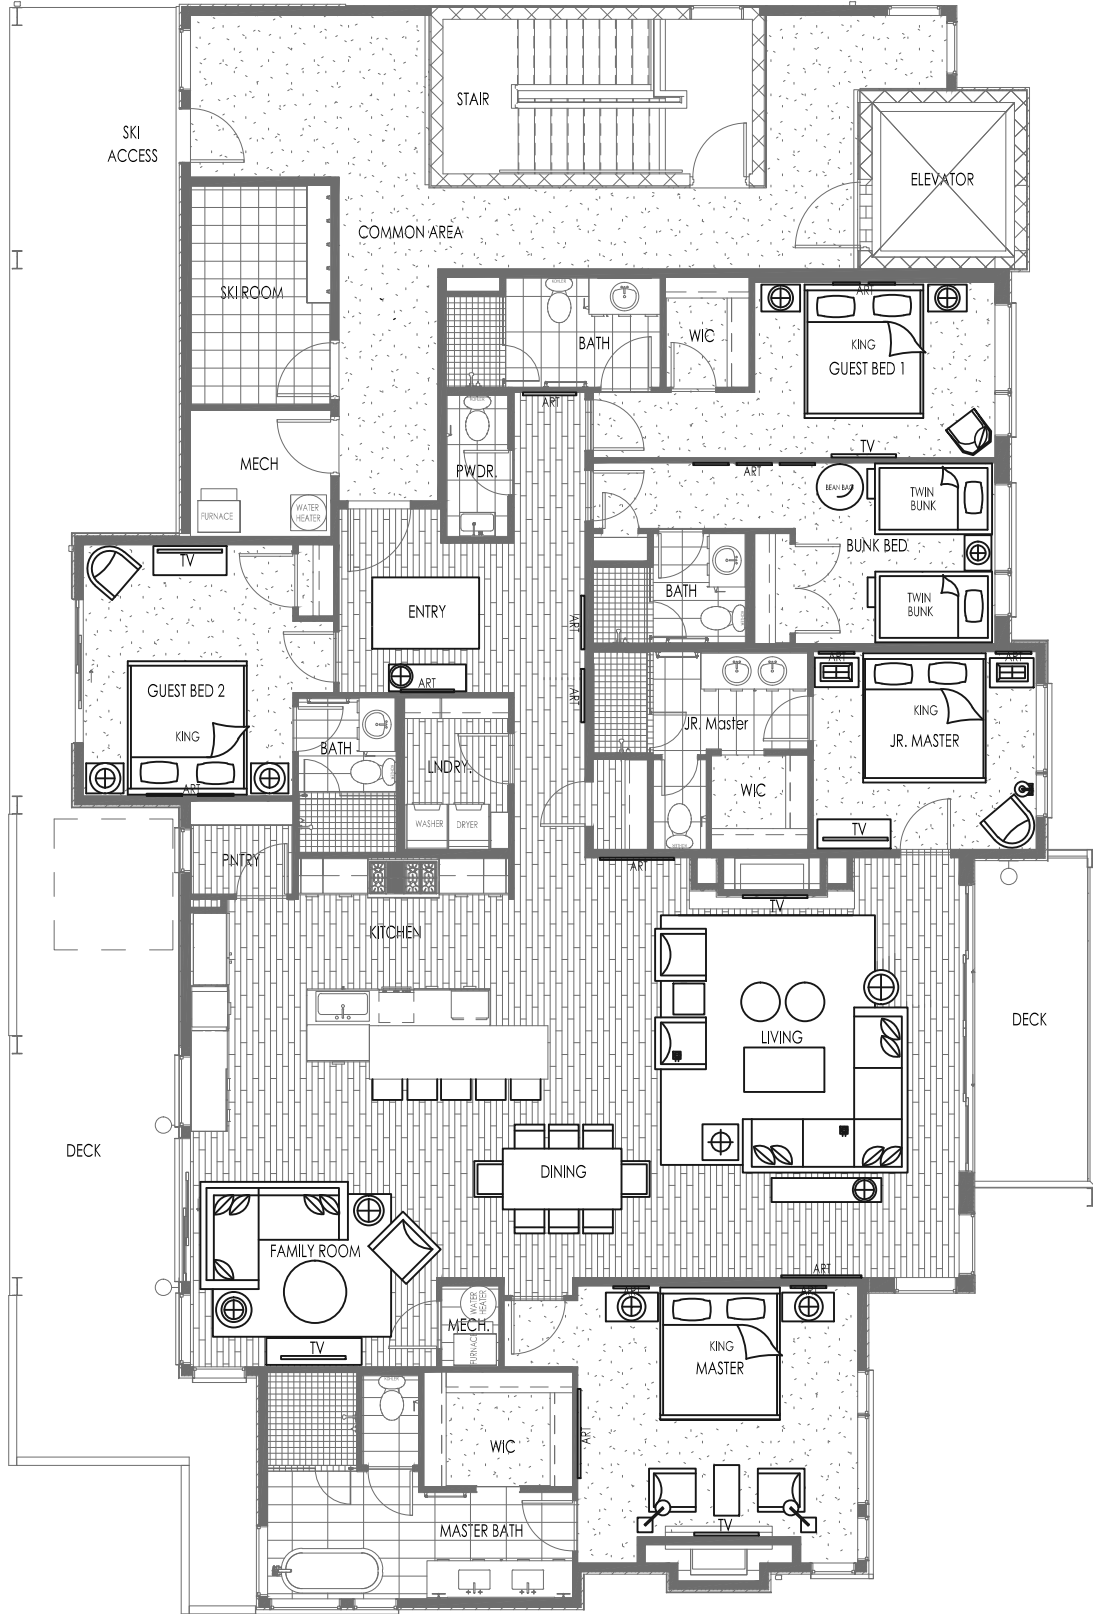

# ANDREA LAWRENCE WOOD

INTERIOR DESIGN LTD

DESIGNING SPACE FOR LIFE

BLACK DIAMOND  
Entry

Console  
52L x 18W x 30H

BLACK DIAMOND  
Entry

Console Lamp  
15"Dia x 20.5"H

BLACK DIAMOND  
Entry

Artwork Above Console  
47W x 474H

BLACK DIAMOND  
Entry

Rug  
4' X 6'

BLACK DIAMOND  
Entry

BLACK DIAMOND  
Living Room Option 1

BLACK DIAMOND  
Living Room Option 2

BLACK DIAMOND

Living Room - Option 1

Sectional - Option 1  
122"W x 122"L x 43"D x 34"H

Sectional Fabric

Sectional Pillow Fabric  
Option 1

Living Room - Option 2

Sectional - Option 2  
122"W x 122"L x 43"D x 34"H

Sofa Fabric

Pillows for Sectional (3)  
Option 2

Sofa Table Lamp  
15W x 15D x 24H

BLACK DIAMOND  
Living Room

Side Table Between Chairs  
21.5 Sq. x 24.25H

BLACK DIAMOND  
Living Room

Floor Lamp Behind Two Chairs  
3" base x 60H  
24W Shade

BLACK DIAMOND  
Living Room