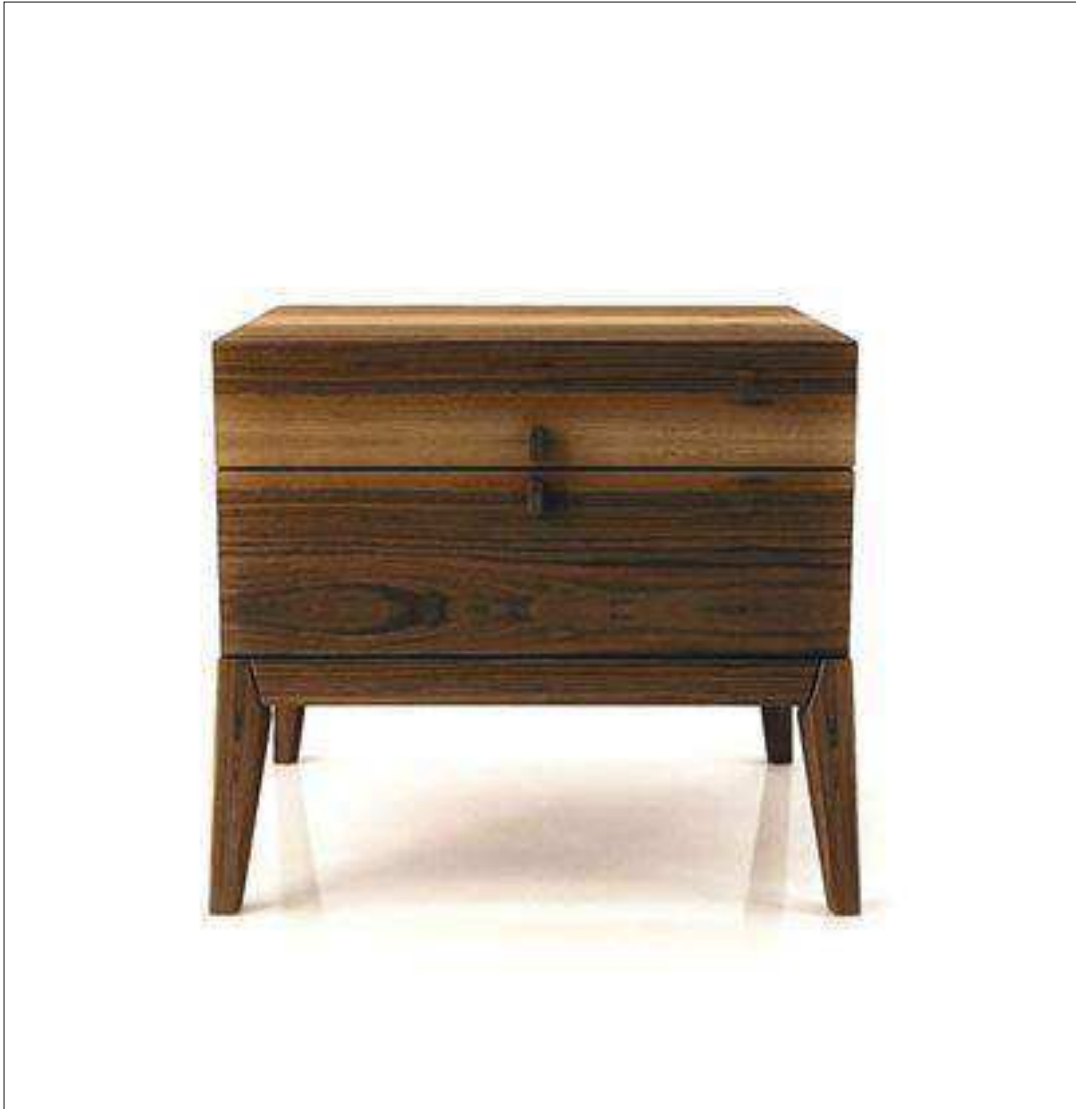

Artwork  
18W x 18H

Artwork  
18W x 18H

BLACK DIAMOND  
Guest Bedroom 2

BLACK DIAMOND  
Guest Bedroom 2

King Bed  
81"W x 89"D x 53.5"H

Bed Fabric

Pillow Fabric

BLACK DIAMOND  
Guest Bedroom 2